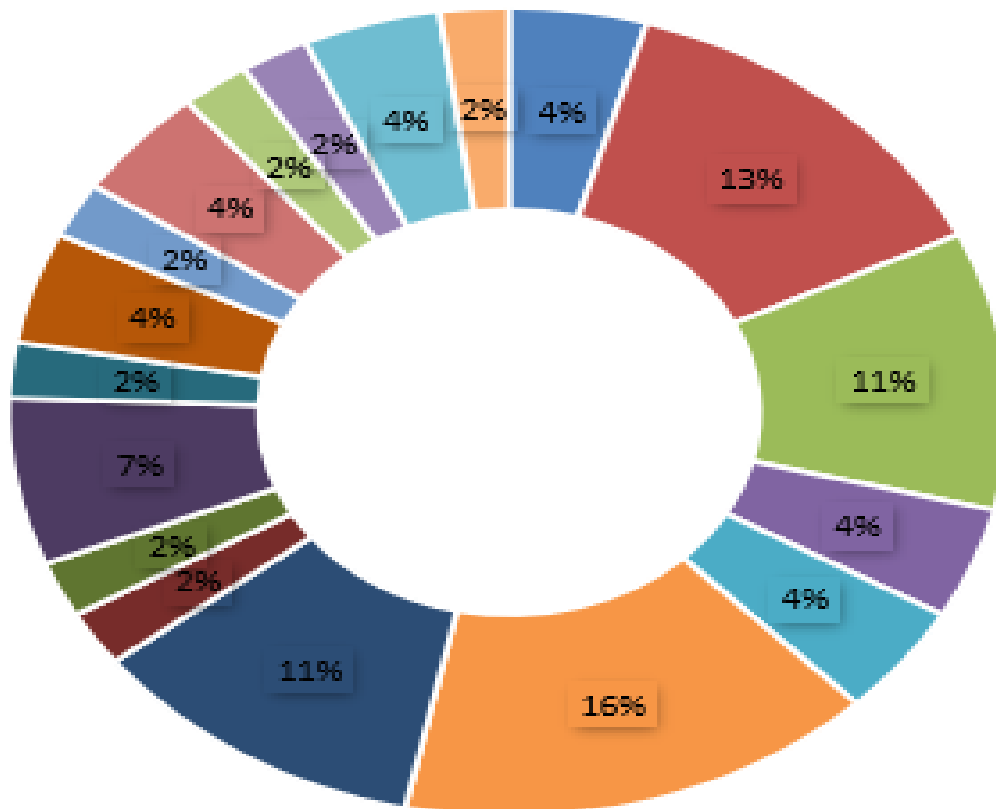

Number of People

- Cumberland Presbyterian Church Yao Dao Primary School
- Chinese Y.M.C.A Primary School
- Chiu Yang Por Yen Primary School
- Chiu Yang Primary School of Hong Kong
- Christian Alliance S.Y. Yeh Memorial Primary School
- Hong Kong Federation of Youth Groups Lee Shau Kee Primary School
- Christian Pui Yan Primary School
- Lions Clubs International Ho Tak Sum Primary School
- Lok Sin Tong Leung Kau Kui Primary School
- Shap Pat Heung Rural Committee Kung Yik She Primary School
- C.C.C. Hoh Fuk Tong Primary School
- Tin Shui Wai Catholic Primary School
- Yuen Long Government Primary School
- Tin Shui Wai Methodist Primary School
- Xianggang Putonghua Yanxishe Primary School of Science and Creativity
- Yuen Long Public Middle School Alumni Association Tang Ying Yip Primary School
- Lok Sin Tong Leung Kau Kui Primary School (Branch)
- Taoist Ching Chung Primary School